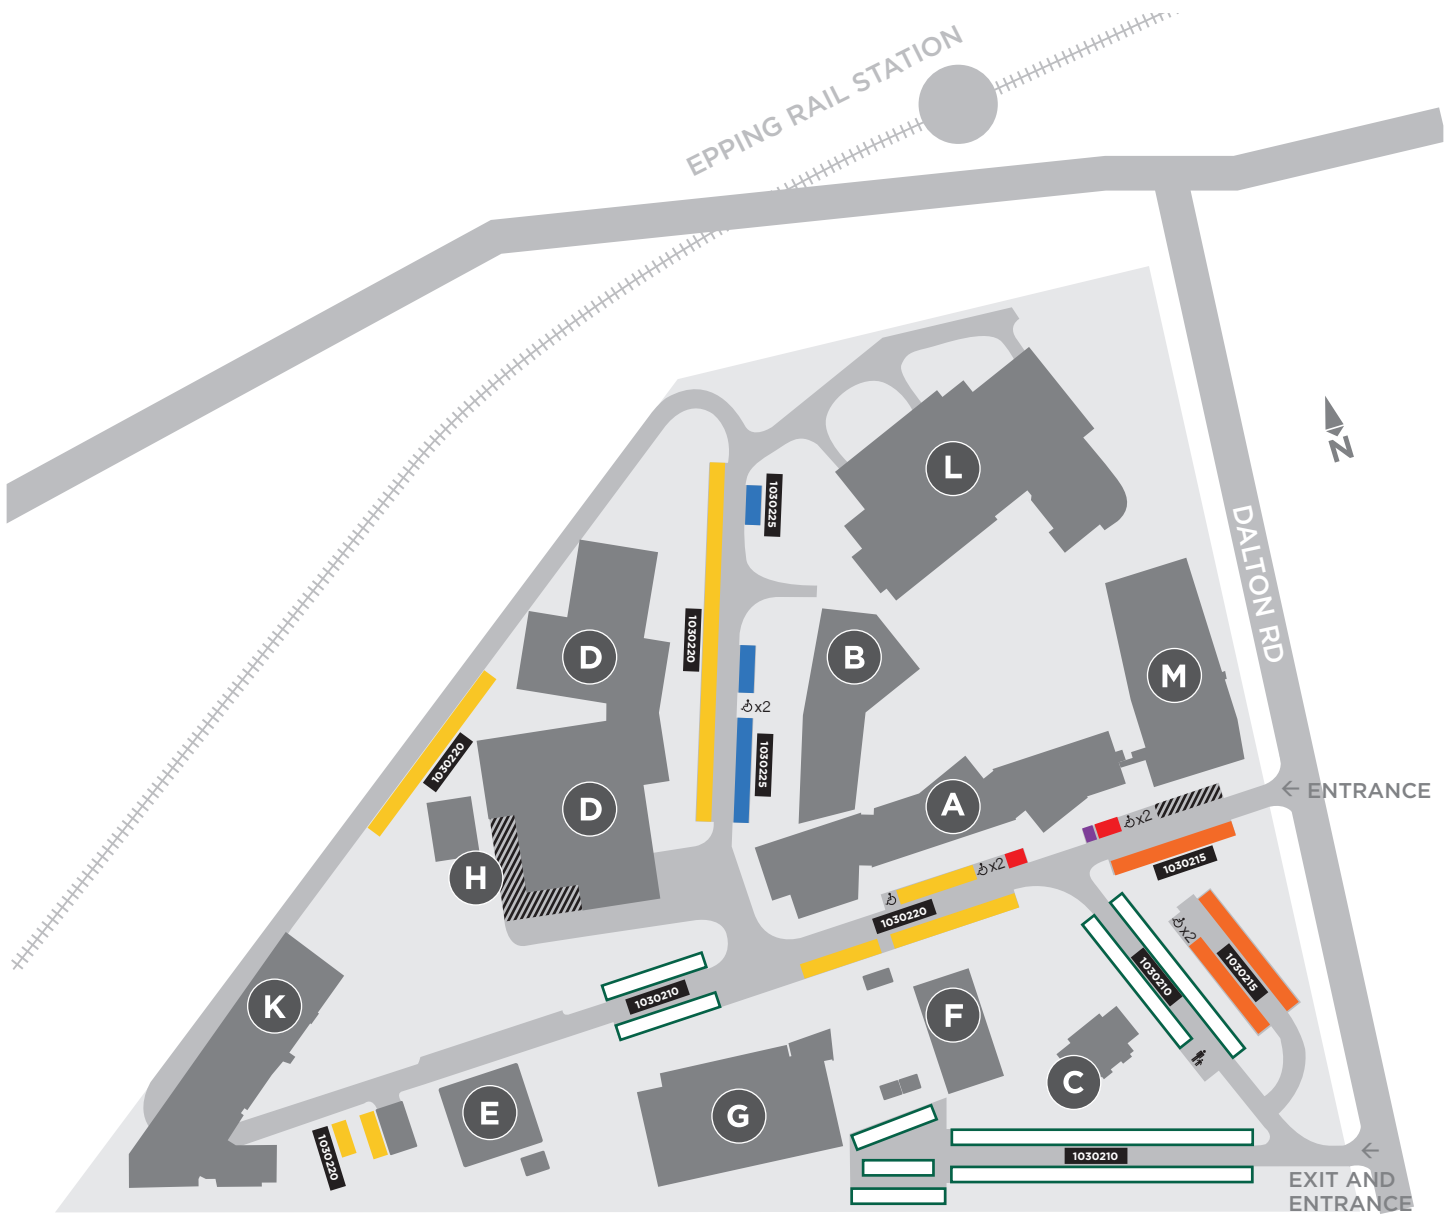

EPHING CAMPUS

KEY

-  STUDENT ALL DAY
-  STUDENT 0 - 5 HRS
-  STAFF ALL DAY
-  STAFF 0 - 5 HRS
-  VISITOR
-  RESERVED PARKING
-  LOADING BAY

-  DISABLED PARKING
-  CHILDCARE PICK-UP & DROP-OFF